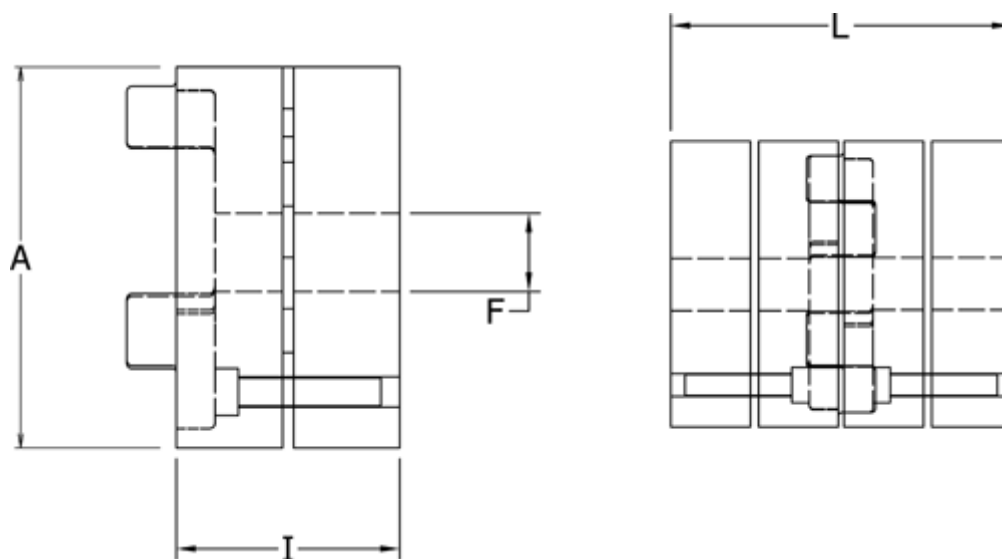

Article number: 3335038A035

Description: Conical Clamping Klonex ES 38/45  
ALU Aluminium, Bore 35H7 mm

## Measures

A = 80

F = 35

I = 45.0

L = 114

t = M6